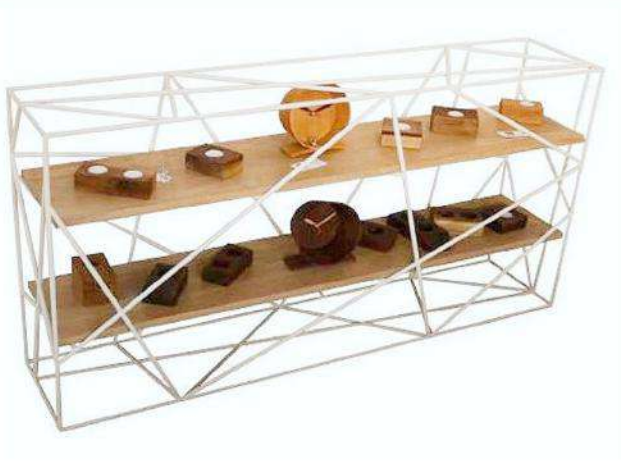

kmIP8303

MATERIAL:
WOOD - OAK - MDF - METAL
DIMENSIONS:
H= 45cm W= 35cm L= 130cm

kmMO8900

MATERIAL:
WOOD - OAK - WALNUT - MARBLE
GLASS
DIMENSIONS:
H= 70cm W= 40cm L= 140cm

kmMO8901

MATERIAL:
WOOD - OAK - WALNUT - MARBLE
LEATHER
DIMENSIONS:
H= 72cm W= 42cm L= 180cm

04

SIDEBOARDS

SHELVES

poDT6703

MATERIAL:
WOOD - OAK - METAL
DIMENSIONS:
H= 72cm W= 29cm L= 140cm

poDZ8405

MATERIAL:
WOOD - OAK - WALNUT
DIMENSIONS:
H= 80cm W= 30cm L= 150cm

polP8358

MATERIAL:
WOOD - OAK - WALNUT - METAL
DIMENSIONS:
H= 102cm Ø= 108cm

04

SIDEBOARDS

SHELVES

polP8353

MATERIAL:
WOOD - WALNUT - GLASS
DIMENSIONS:
H= 86cm W= 30cm L= 126cm

polP8354

MATERIAL:
WOOD - WALNUT - GLASS
DIMENSIONS:
H= 215cm W= 132cm