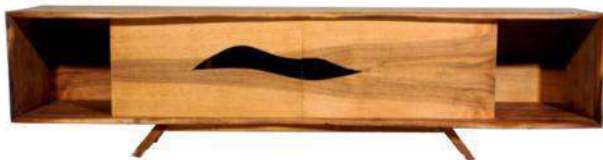

MATERIAL:

WOOD - OAK - WALNUT - MDF

METAL

DIMENSIONS:

H= 58cm W= 45cm L= 101cm

kmIP8351

MATERIAL:

WOOD - ZINGANA - MDF - METAL

DIMENSIONS:

H= 58cm W= 45cm L= 100cm

kmIP8372

MATERIAL:

WOOD - OAK - MDF

DIMENSIONS:

H= 80cm W= 40cm L= 160cm

kmIP8371

MATERIAL:
WOOD - OAK
DIMENSIONS:
H= 65cm W= 40cm L= 170cm

kmIP8370

MATERIAL:
WOOD - OAK - MDF
DIMENSIONS:
H= 45cm W= 35cm L= 140cm

kmIP8306

MATERIAL:
WOOD - OAK - WALNUT - MDF
DIMENSIONS:
H= 55cm W= 40cm L= 200cm