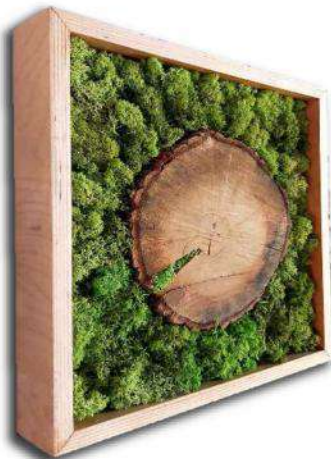

MATERIAL:
WOOD - OAK - WALNUT - METAL
DIMENSIONS:
H= 102cm Ø= 108cm

04

SIDEBOARDS

SHELVES

polP8353

MATERIAL:
WOOD - WALNUT - GLASS
DIMENSIONS:
H= 86cm W= 30cm L= 126cm

polP8354

MATERIAL:
WOOD - WALNUT - GLASS
DIMENSIONS:
H= 215cm W= 132cm

poSD7801

MATERIAL:
WOOD - OAK - WALNUT
DIMENSIONS:
H= 136cm W= 21cm L= 266cm

05

ACCESSORIES

SMALL FURNITURE

BATH

snIP833

MATERIAL:
WOOD - TULIP TREE - GLASS
DIMENSIONS:
H= 200cm W= 90cm

snIP8322

MATERIAL:
WOOD - OAK - GLASS
DIMENSIONS:
H= 120cm W= 80cm
💡 - LED

vi01

MATERIAL:
WOOD - OAK - MOSS - GLASS
DIMENSIONS:
H= 50cm W= 10cm L= 50/100cm

snIP8335

MATERIAL:
WOOD - OAK
DIMENSIONS:
H= 100cm W= 30cm L= 30cm