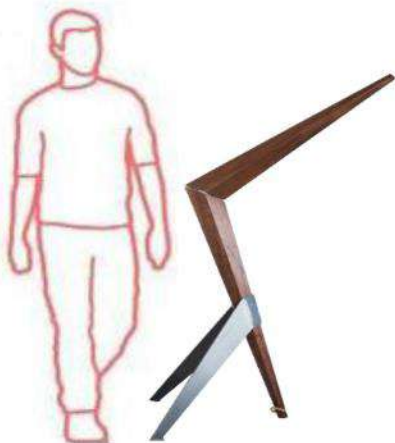

ofMV7107

MATERIAL:
WOOD - EXOTIC - METAL
DIMENSIONS:
H= 170cm W= 50cm L= 60cm
💡 - LED