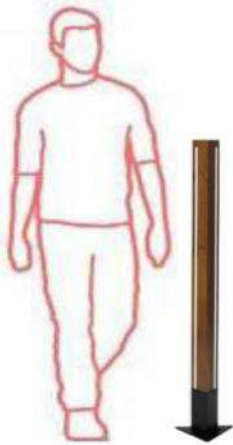

MATERIAL:
WOOD - EXOTIC - METAL
DIMENSIONS:
H= 60cm W= 22cm L= 32cm

ofMV7112

MATERIAL:
WOOD - WALNUT
DIMENSIONS:
H= 20cm W= 32cm L= 32cm
💡 - LED

miLa0121

MATERIAL:
ALUMINUM
DIMENSIONS:
L= 16cm Ø= 23cm
💡 - LED

ofUJ8601

MATERIAL:
WOOD - VENEER
DIMENSIONS:
H= 29cm W= 14cm L= 15cm
💡 - LED

ofSD7802

MATERIAL:
WOOD - OAK - METAL
DIMENSIONS:
H= 16cm W= 21cm L= 36cm
💡 - LED

ofIP8355

MATERIAL:
WOOD - OAK
DIMENSIONS:
H= 50cm W= 20cm L= 20cm
💡 - LED T10 8013